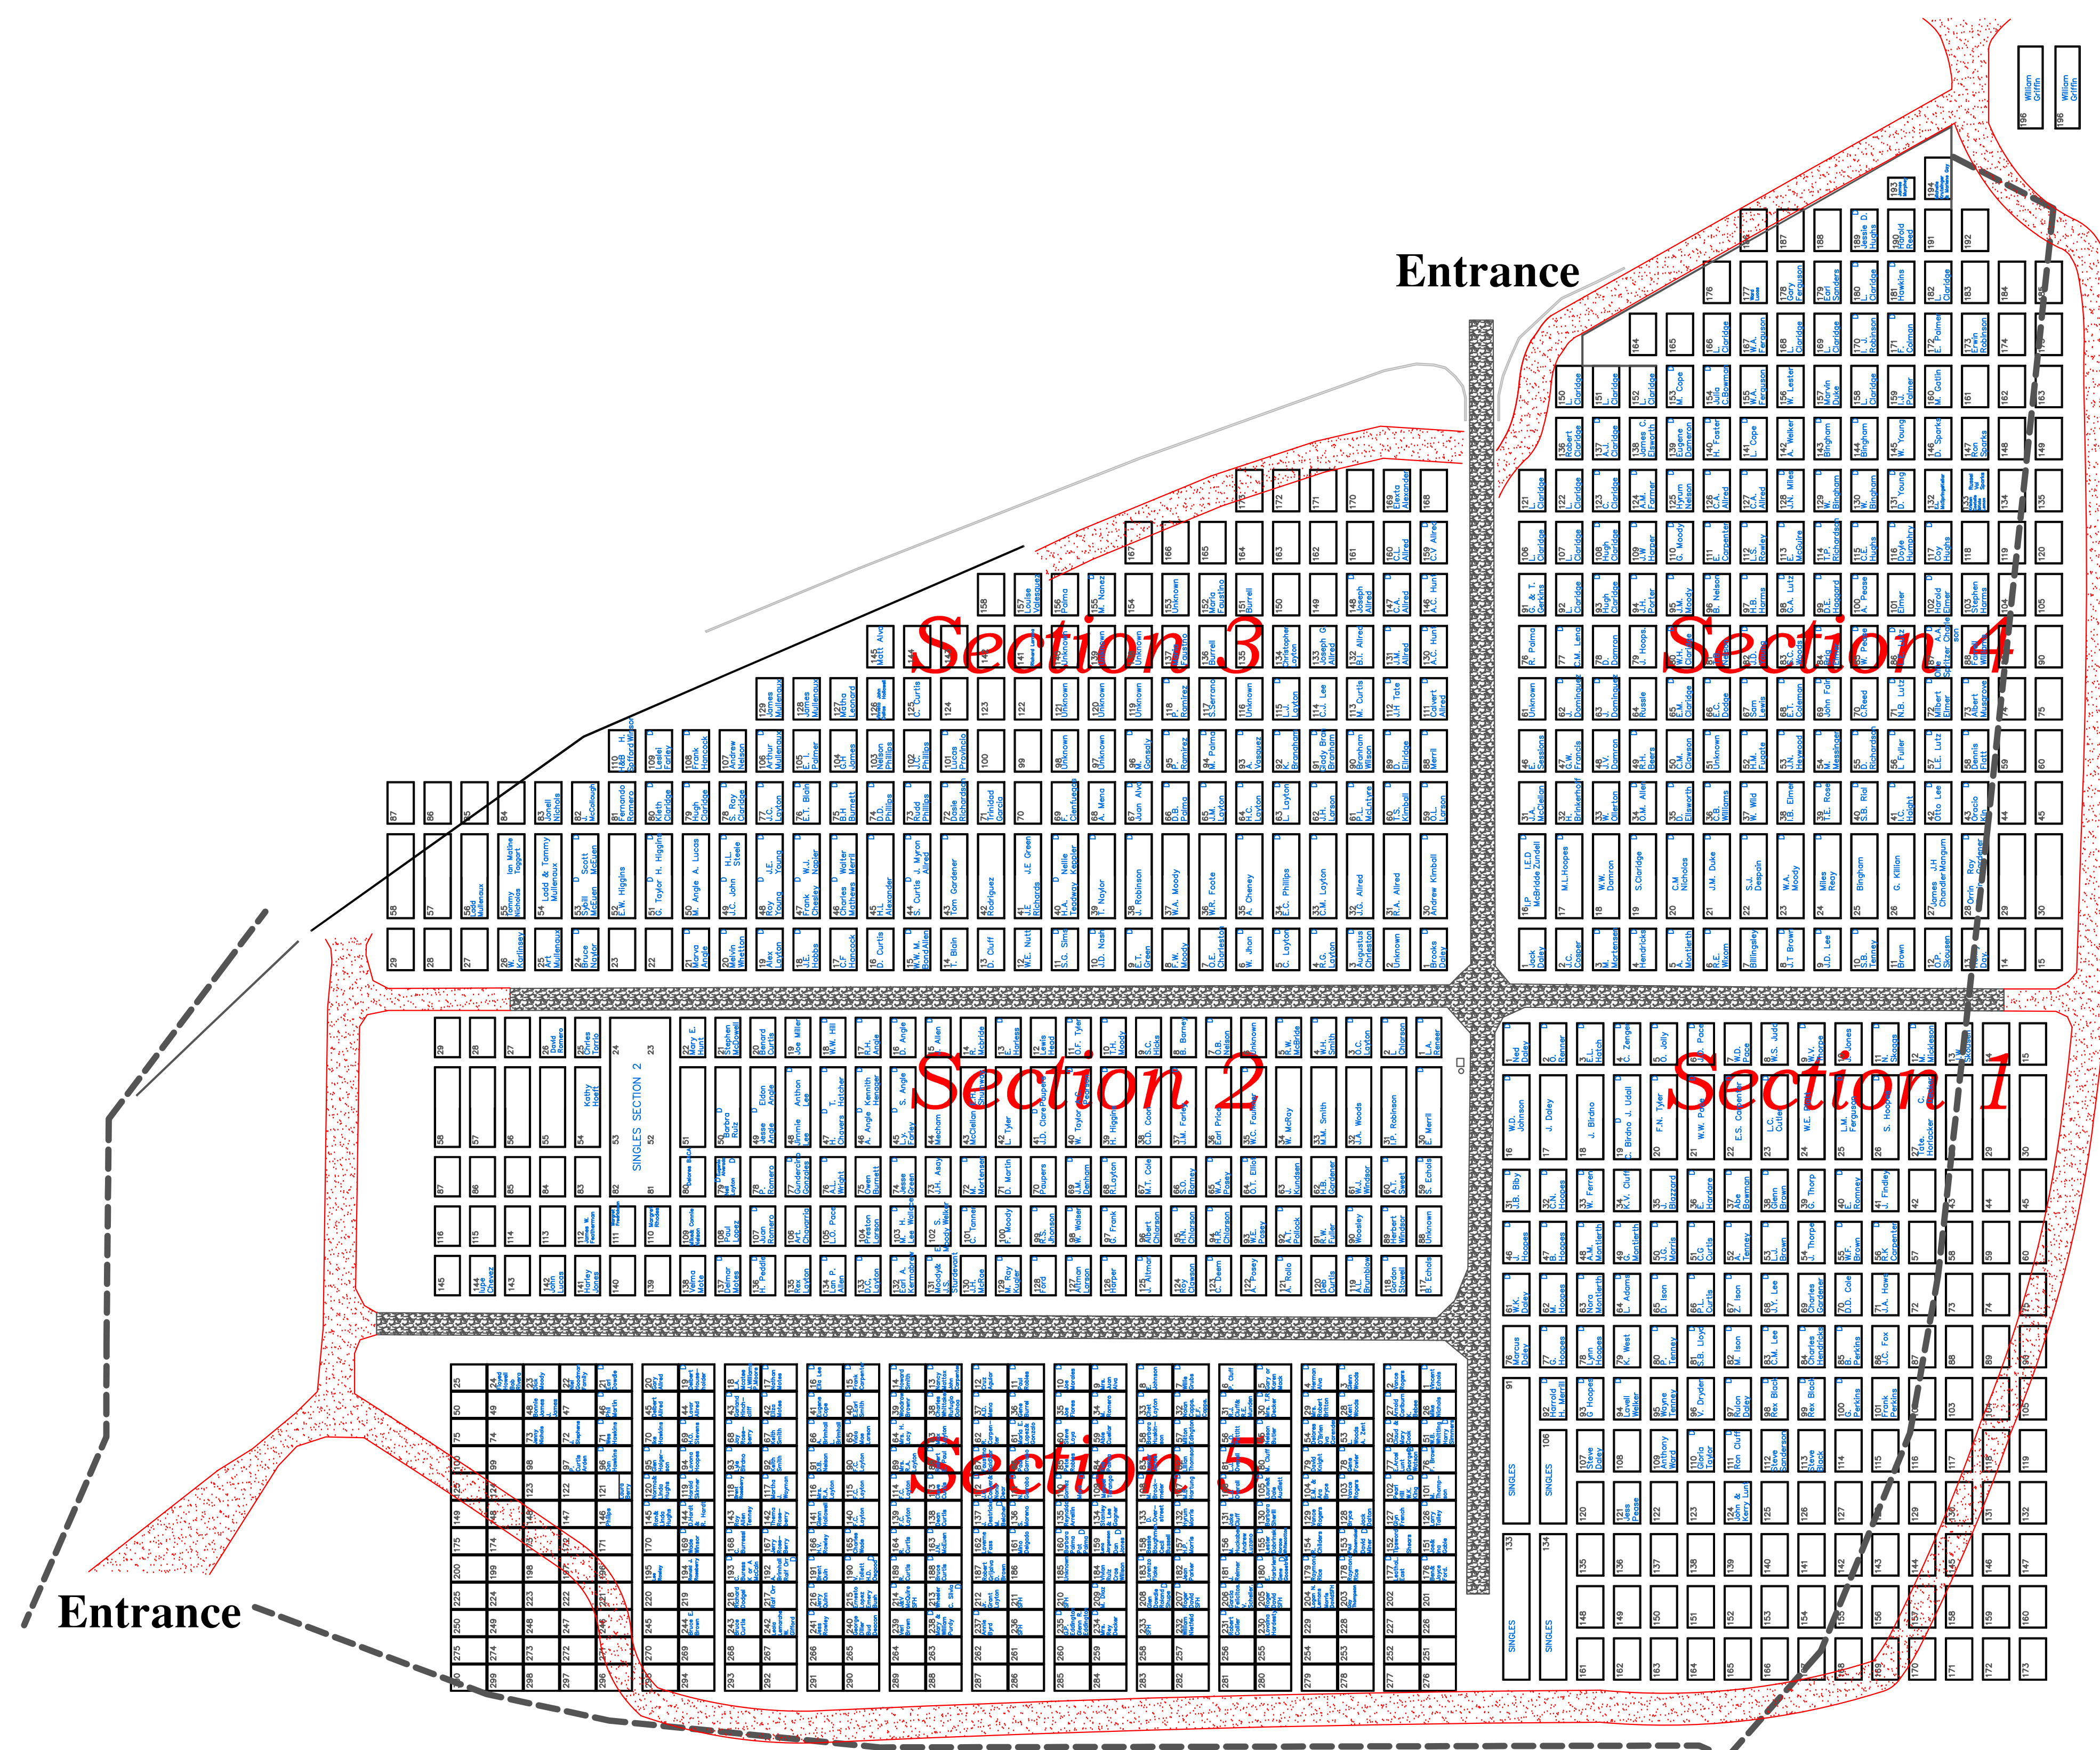

Drawing Date: REV\_JAN\_2008  
 Drawing Scale: -  
 DRAWN BY: G\_ALLRED  
 Course #: -  
 FILENAME: T-CEMETERY

**Map Legend**

- Paved Road** **Wall**
- Dirt Road** **Curb**
- Fence**